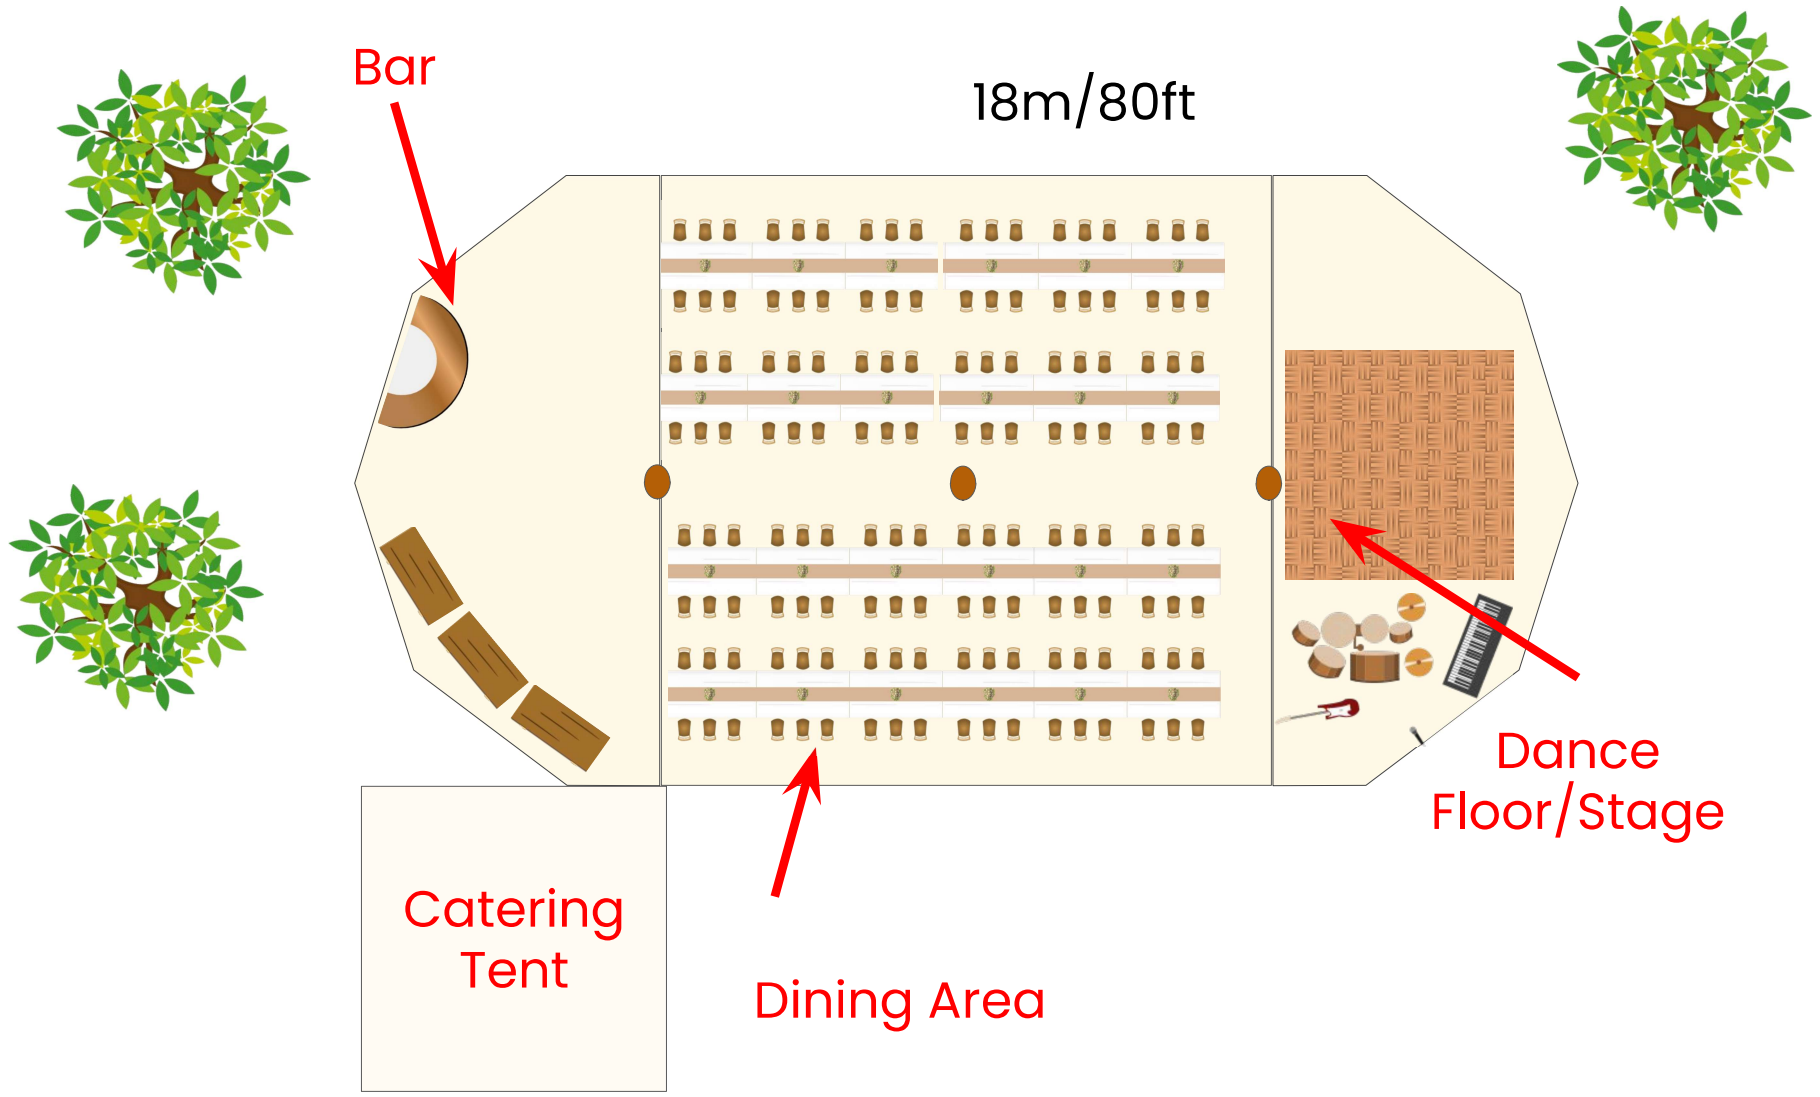

Celeste 40 x 60ft
Seating > 110
Trestle Tables

Dance
Floor/Stage

Dining Area

Cake/Grazing
Table

40 x 60ft Celeste
Seating > 100
Round Tables

Celeste 40 x 80ft
Seating > 150
Trestle Tables

Celeste 40 x 100ft
Seating > 180
Trestle Tables

18m/80ft