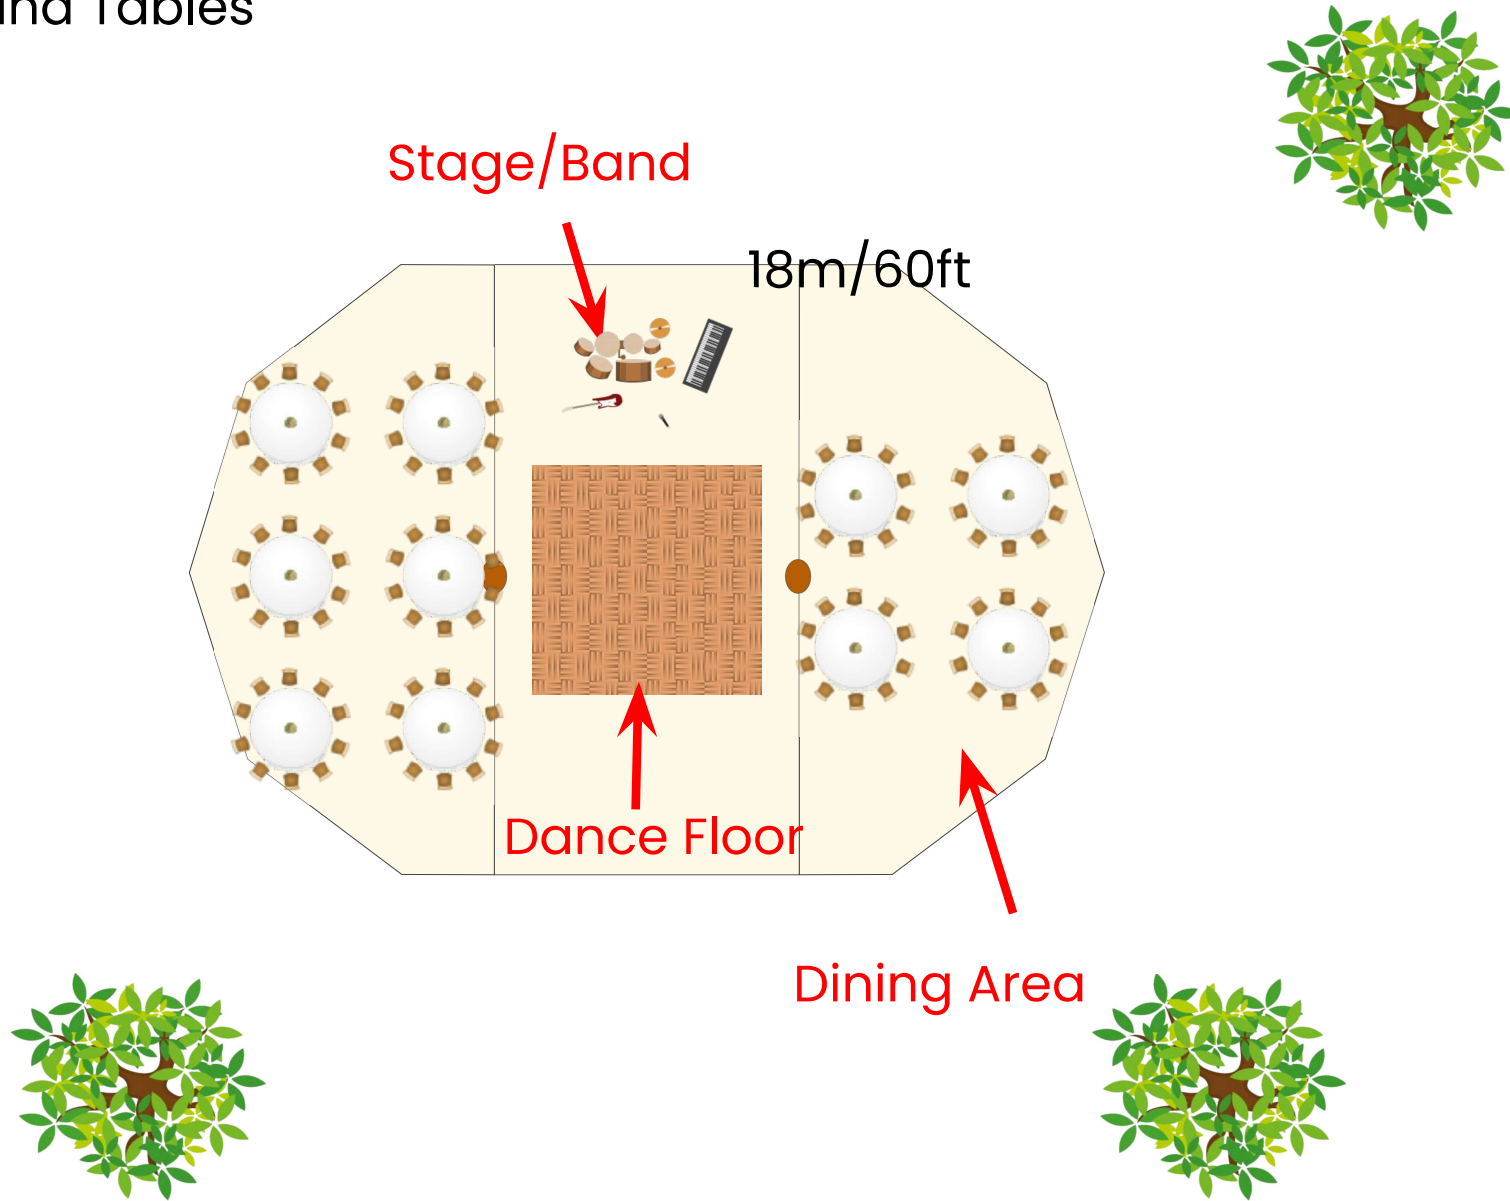

Celeste 40 x 60ft
Seating > 110
Trestle Tables

Dance
Floor/Stage

Dining Area

Cake/Grazing
Table

40 x 60ft Celeste
Seating > 100
Round Tables

Celeste 40 x 80ft
Seating > 150
Trestle Tables

Celeste 40 x 100ft
Seating > 180
Trestle Tables

18m/80ft