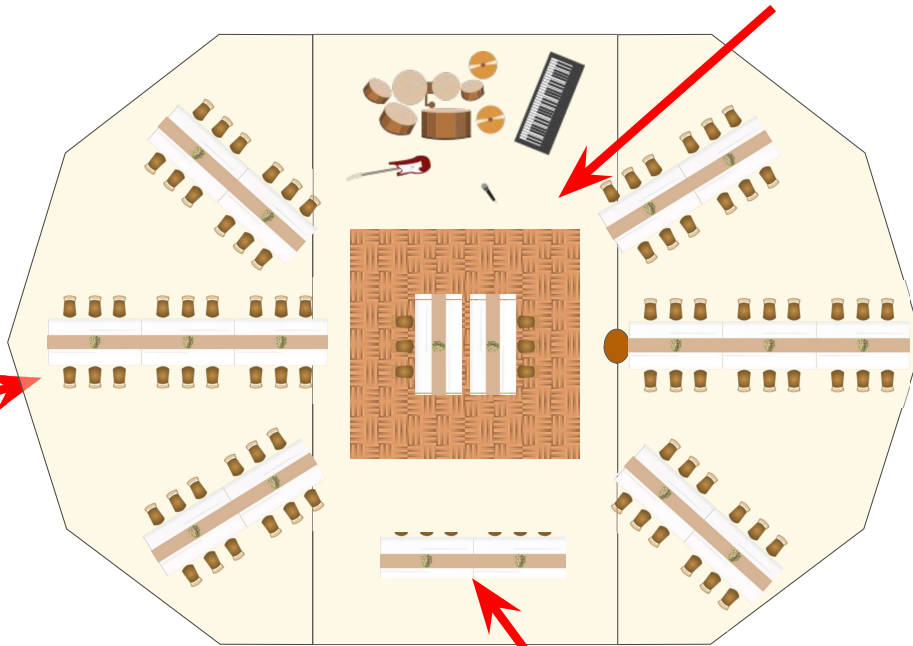

Celeste 40 x 60ft
Seating > 110
Trestle Tables

Dance
Floor/Stage

Dining Area

Cake/Grazing
Table

40 x 60ft Celeste
Seating > 100
Round Tables

Celeste 40 x 80ft
Seating > 150
Trestle Tables

Celeste 40 x 100ft
Seating > 180
Trestle Tables

18m/80ft